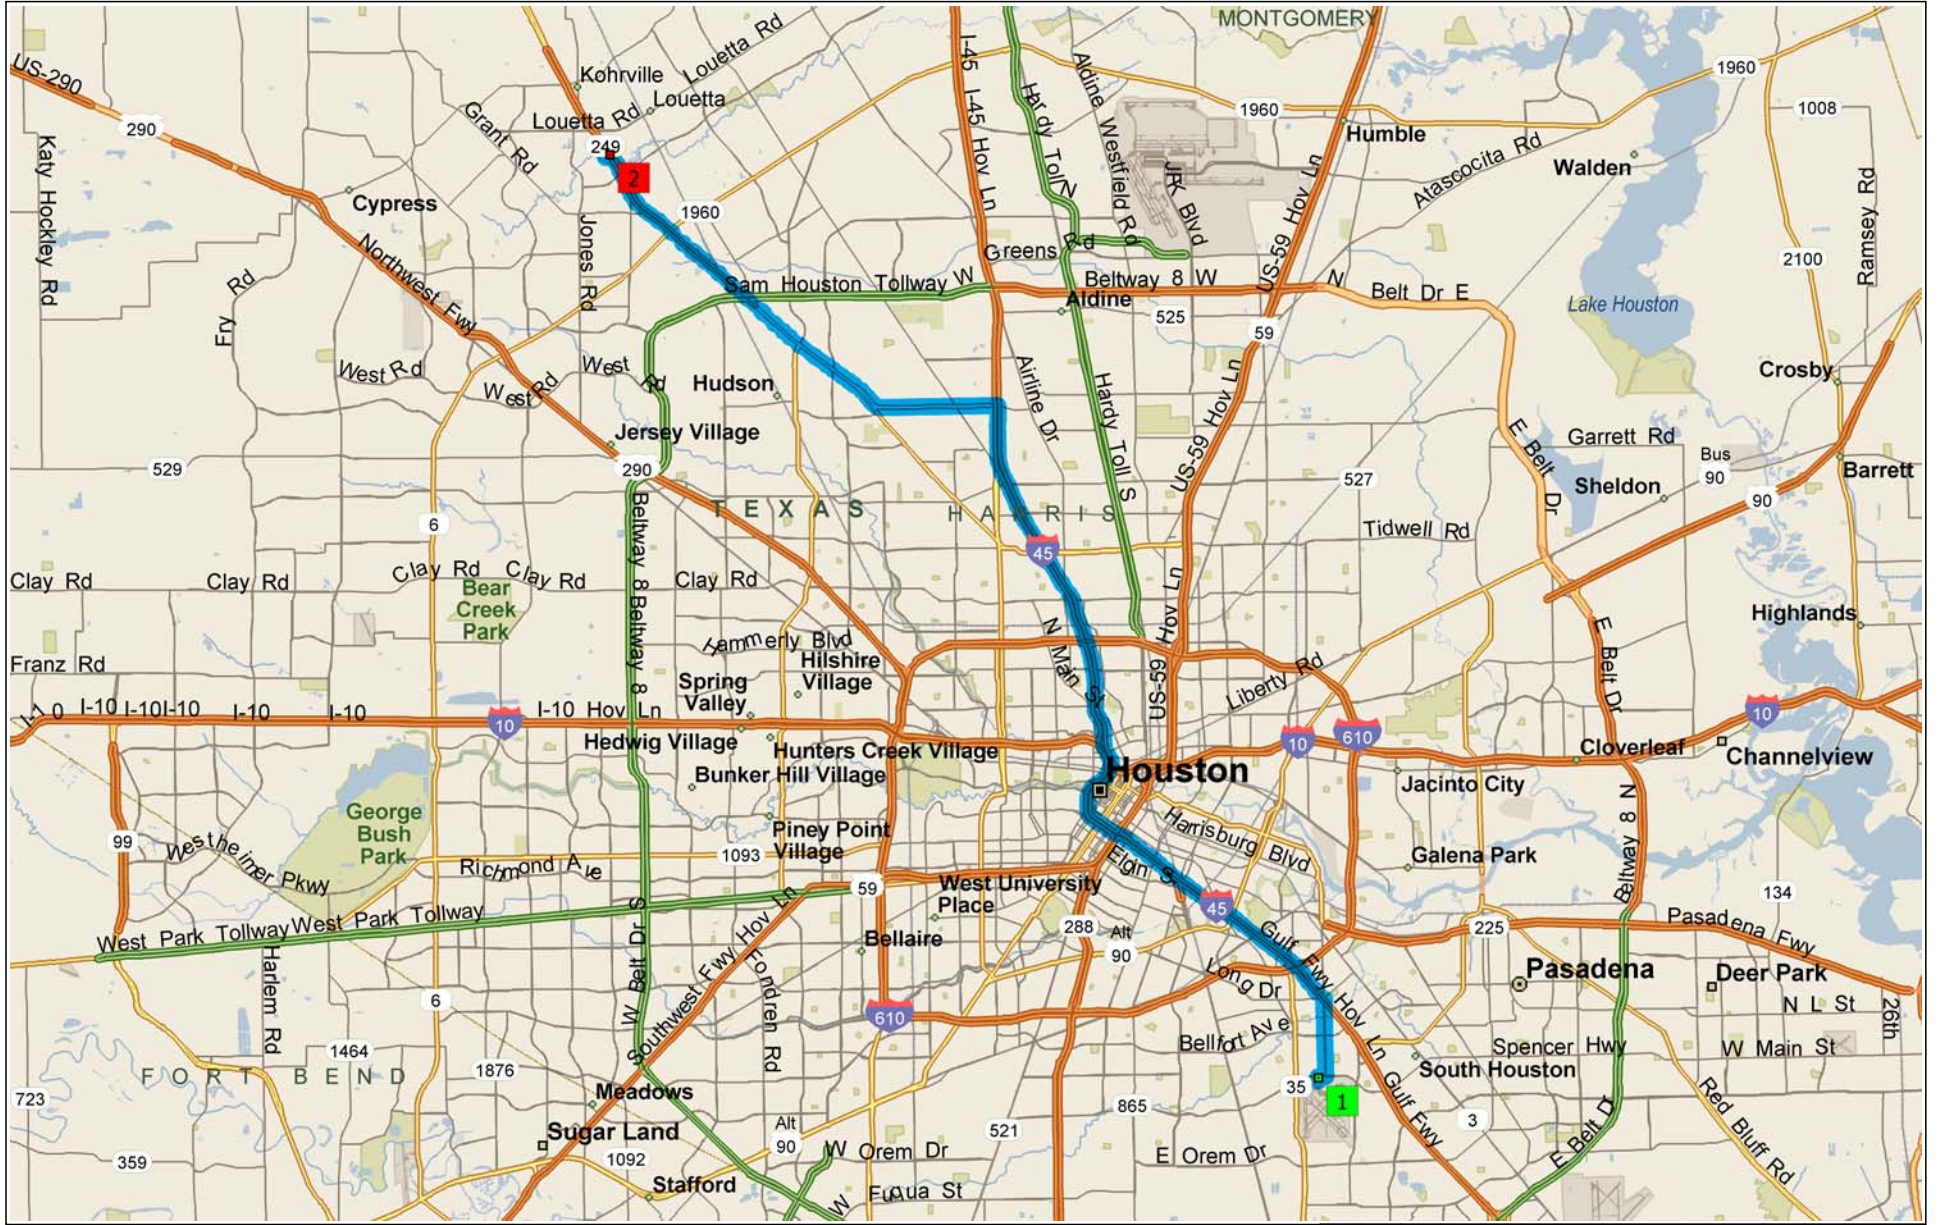

William P Hobby Airport to 20333 State Highway 249, Houston, TX 77070

33.6 miles; 40 minutes

9:00 AM	0.0 mi	1 Depart William P Hobby Airport on Local road(s) (South) for 54 yds
9:00 AM	0.1 mi	Bear RIGHT (South) onto Local road(s) for 87 yds towards Rental Car Return / Airport Exit
9:00 AM	0.1 mi	Turn RIGHT (North) onto S Rent Car Rd for 0.1 mi
9:01 AM	0.2 mi	Turn RIGHT (East) onto Airport Blvd for 0.2 mi
9:02 AM	0.4 mi	Turn LEFT (North) onto Broadway St for 1.9 mi
9:05 AM	2.2 mi	Road name changes to Local road(s) for 32 yds
9:06 AM	2.3 mi	Take Local road(s) (RIGHT) onto Gulf Fwy for 0.2 mi
9:07 AM	2.4 mi	Take Ramp (LEFT) onto I-45 [Gulf Fwy] for 17.9 mi towards I-45
9:25 AM	20.3 mi	At exit 57B, take Ramp (RIGHT) onto North Fwy for 0.5 mi towards TX-249 / W Mt Houston Rd
9:26 AM	20.8 mi	Turn LEFT (West) onto SR-249 [W Mt Houston Rd] for 11.8 mi
9:37 AM	32.5 mi	Take Ramp (RIGHT) onto W Montgomery Rd [Tomball Pkwy] for 0.4 mi towards Chasewood Park Dr / Compaq Center Dr
9:38 AM	33.0 mi	Turn LEFT (West) onto Chasewood Park Dr for 0.5 mi
9:39 AM	33.4 mi	Turn RIGHT (South) onto W Montgomery Rd [Tomball Pkwy] for 0.2 mi
9:40 AM	33.6 mi	2 Arrive 20333 State Highway 249, Houston, TX 77070