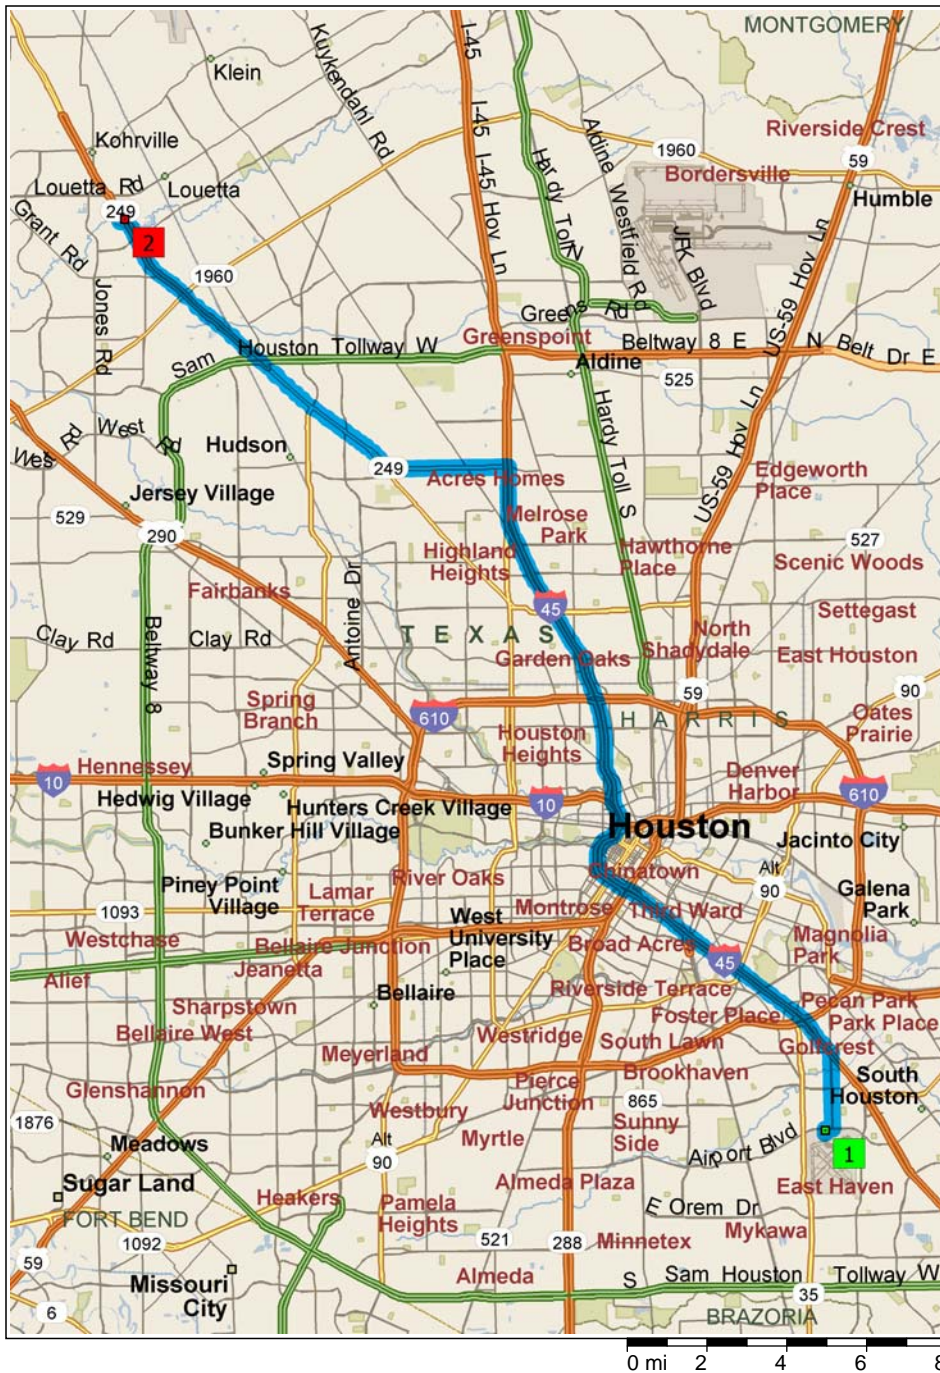

William P Hobby Airport to 20333 State Highway 249, Houston, TX 77070

33.6 miles; 40 minutes

9:00 AM	0.0 mi	1 Depart William P Hobby Airport on Local road(s) (South) for 54 yds
9:00 AM	0.1 mi	Bear RIGHT (South) onto Local road(s) for 87 yds towards Rental Car Return / Airport Exit
9:00 AM	0.1 mi	Turn RIGHT (North) onto S Rent Car Rd for 0.1 mi
9:01 AM	0.2 mi	Turn RIGHT (East) onto Airport Blvd for 0.2 mi
9:02 AM	0.4 mi	Turn LEFT (North) onto Broadway St for 1.9 mi
9:05 AM	2.2 mi	Road name changes to Local road(s) for 32 yds
9:06 AM	2.3 mi	Take Local road(s) (RIGHT) onto Gulf Fwy for 0.2 mi
9:07 AM	2.4 mi	Take Ramp (LEFT) onto I-45 [Gulf Fwy] for 17.9 mi towards I-45
9:25 AM	20.3 mi	At exit 57B, take Ramp (RIGHT) onto North Fwy for 0.5 mi towards TX-249 / W Mt Houston Rd
9:26 AM	20.8 mi	Turn LEFT (West) onto SR-249 [W Mt Houston Rd] for 11.8 mi
9:37 AM	32.5 mi	Take Ramp (RIGHT) onto W Montgomery Rd [Tomball Pkwy] for 0.4 mi towards Chasewood Park Dr / Compaq Center Dr
9:38 AM	33.0 mi	Turn LEFT (West) onto Chasewood Park Dr for 0.5 mi
9:39 AM	33.4 mi	Turn RIGHT (South) onto W Montgomery Rd [Tomball Pkwy] for 0.2 mi
9:40 AM	33.6 mi	2 Arrive 20333 State Highway 249, Houston, TX 77070