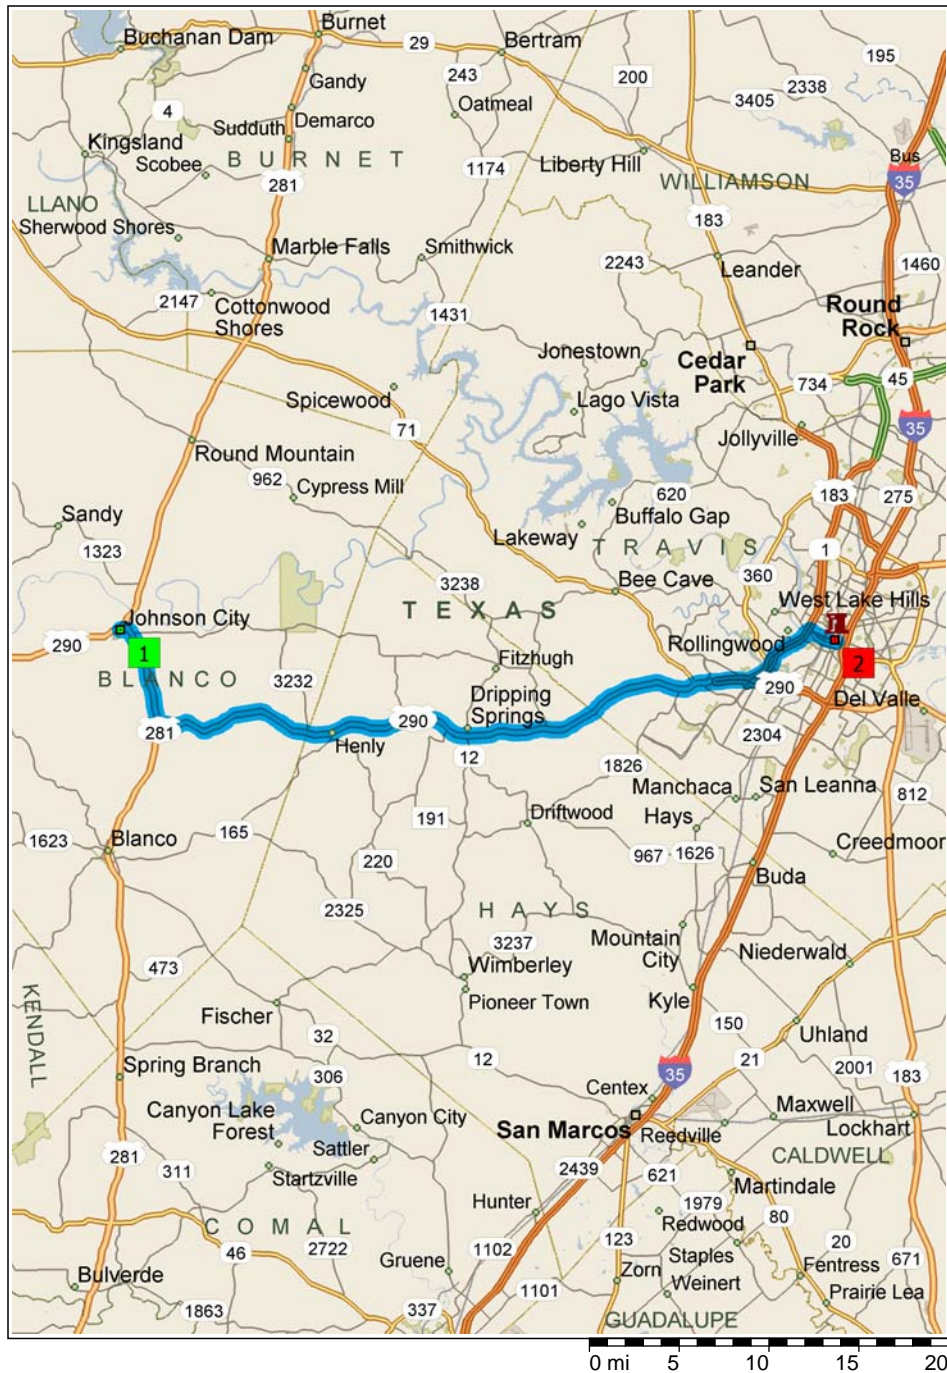

Johnson City to 221 W 6th St, Austin, TX 78701

47.7 miles; 47 minutes

9:00 AM	0.0 mi	1 Depart Johnson City on US-290 [8th St] (East) for 0.4 mi
9:00 AM	0.4 mi	Keep RIGHT onto Local road(s) for 0.2 mi
9:00 AM	0.5 mi	Bear RIGHT (South) onto US-281 [US-290] for 5.5 mi
9:05 AM	6.0 mi	Bear LEFT (South-East) onto US-290 for 33.2 mi
9:36 AM	39.3 mi	Keep RIGHT onto TX-71 E [US-290 E] for 0.1 mi
9:36 AM	39.4 mi	Road name changes to US-290 E for 87 yds
9:36 AM	39.4 mi	Keep LEFT onto Ramp for 164 yds towards US-290 / TX-71
9:36 AM	39.5 mi	Road name changes to US-290 [SR-71] for 1.4 mi
9:38 AM	41.0 mi	Take Ramp (RIGHT) onto SR-1 Loop [S MO-Pac Expy] for 4.7 mi towards TX-I-Loop
9:43 AM	45.7 mi	Turn RIGHT onto Ramp for 0.1 mi towards 5th St / Lake Austin Blvd / 1st St
9:43 AM	45.8 mi	Keep LEFT to stay on Ramp for 0.1 mi towards W 5th St / Lake Austin Blvd
9:43 AM	45.9 mi	Take Ramp (RIGHT) onto W 5th St for 1.6 mi towards 5th St
9:46 AM	47.6 mi	Turn LEFT (North) onto Congress Ave, then immediately turn LEFT (West) onto W 6th St [6th St W] for 0.1 mi
9:47 AM	47.7 mi	2 Arrive 221 W 6th St, Austin, TX 78701 [221 W 6th St, Austin, TX 78701]