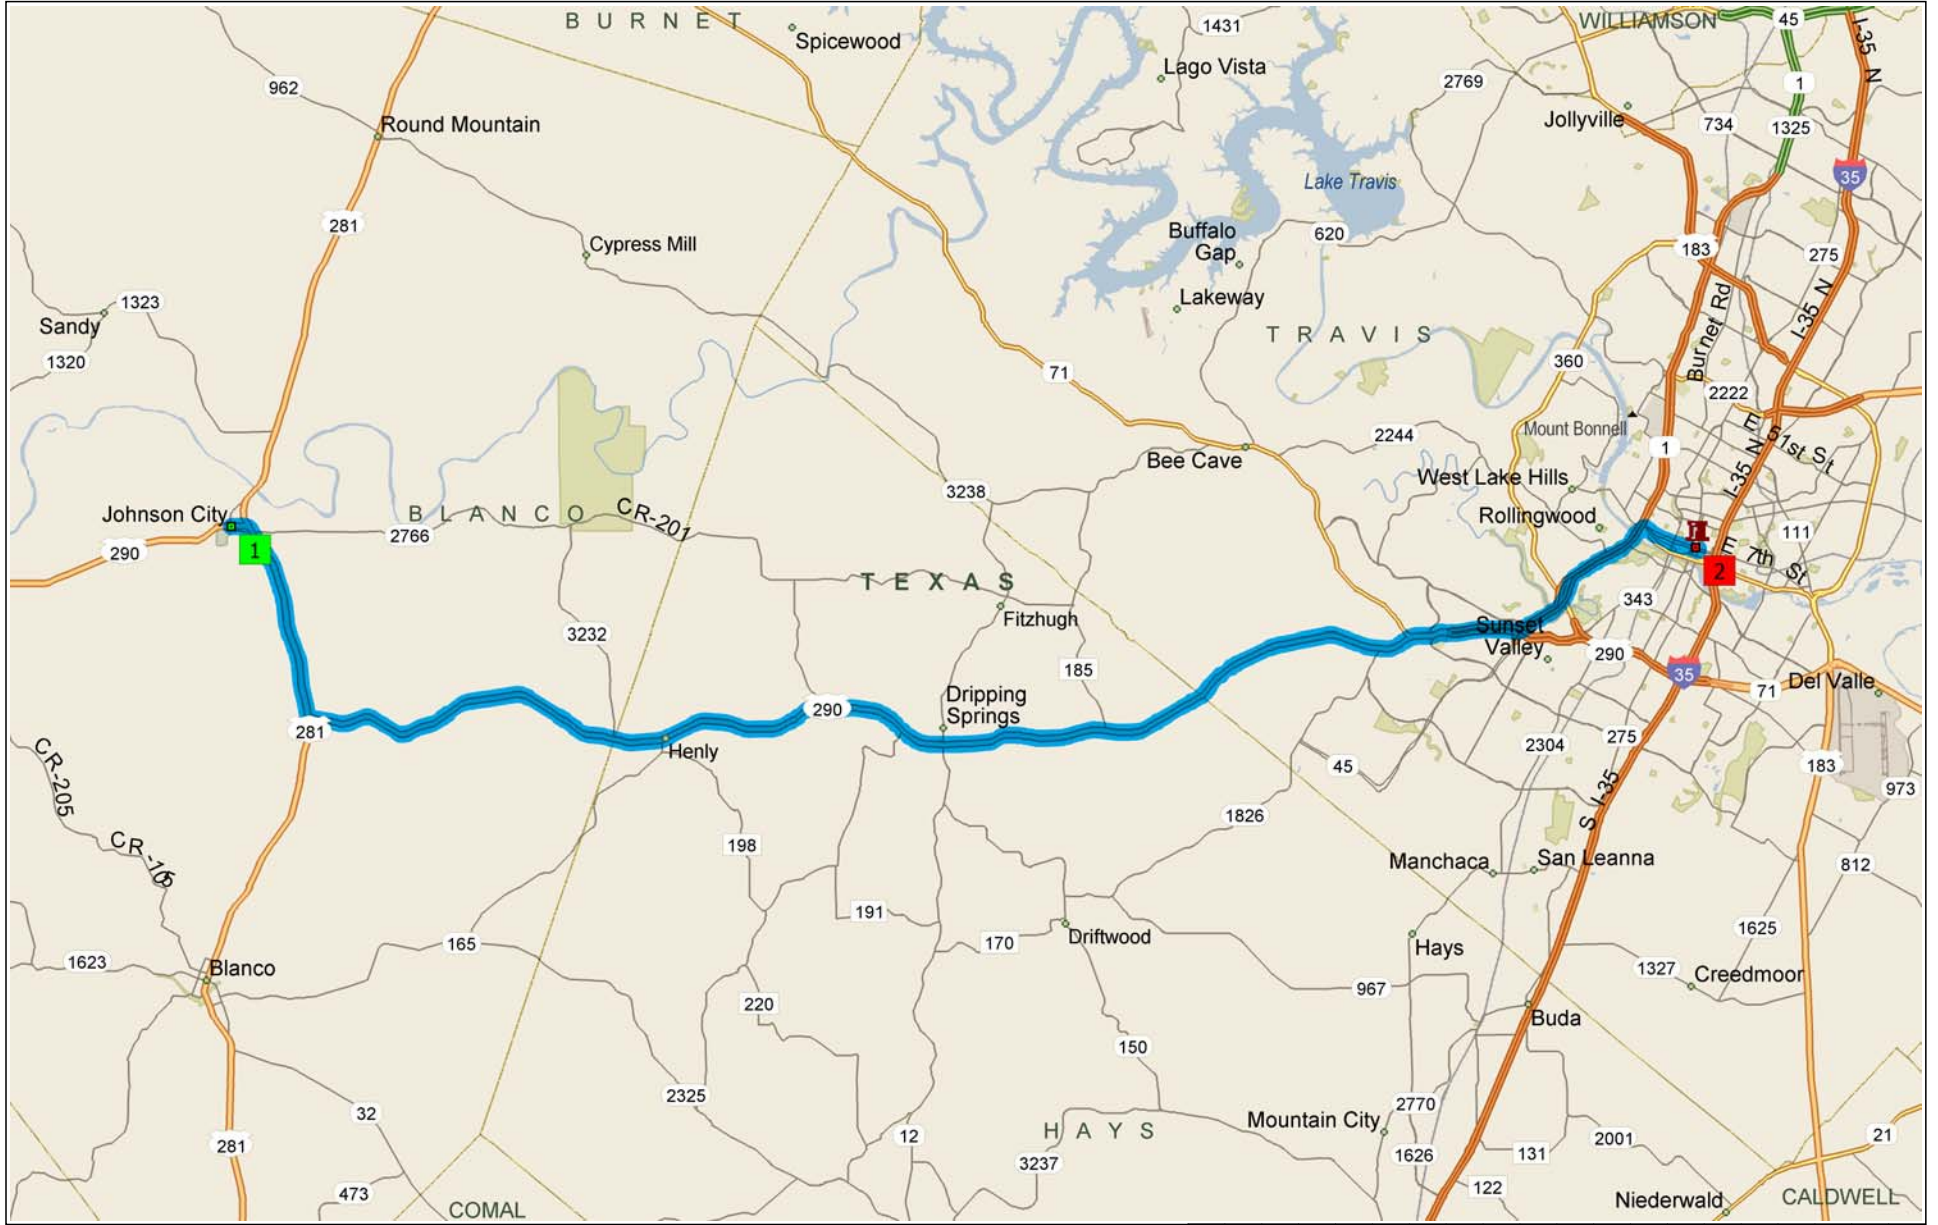

Johnson City to 221 W 6th St, Austin, TX 78701

47.7 miles; 47 minutes

9:00 AM	0.0 mi	1 Depart Johnson City on US-290 [8th St] (East) for 0.4 mi
9:00 AM	0.4 mi	Keep RIGHT onto Local road(s) for 0.2 mi
9:00 AM	0.5 mi	Bear RIGHT (South) onto US-281 [US-290] for 5.5 mi
9:05 AM	6.0 mi	Bear LEFT (South-East) onto US-290 for 33.2 mi
9:36 AM	39.3 mi	Keep RIGHT onto TX-71 E [US-290 E] for 0.1 mi
9:36 AM	39.4 mi	Road name changes to US-290 E for 87 yds
9:36 AM	39.4 mi	Keep LEFT onto Ramp for 164 yds towards US-290 / TX-71
9:36 AM	39.5 mi	Road name changes to US-290 [SR-71] for 1.4 mi
9:38 AM	41.0 mi	Take Ramp (RIGHT) onto SR-1 Loop [S MO-Pac Expy] for 4.7 mi towards TX-I-Loop
9:43 AM	45.7 mi	Turn RIGHT onto Ramp for 0.1 mi towards 5th St / Lake Austin Blvd / 1st St
9:43 AM	45.8 mi	Keep LEFT to stay on Ramp for 0.1 mi towards W 5th St / Lake Austin Blvd
9:43 AM	45.9 mi	Take Ramp (RIGHT) onto W 5th St for 1.6 mi towards 5th St
9:46 AM	47.6 mi	Turn LEFT (North) onto Congress Ave, then immediately turn LEFT (West) onto W 6th St [6th St W] for 0.1 mi
9:47 AM	47.7 mi	2 Arrive 221 W 6th St, Austin, TX 78701 [221 W 6th St, Austin, TX 78701]