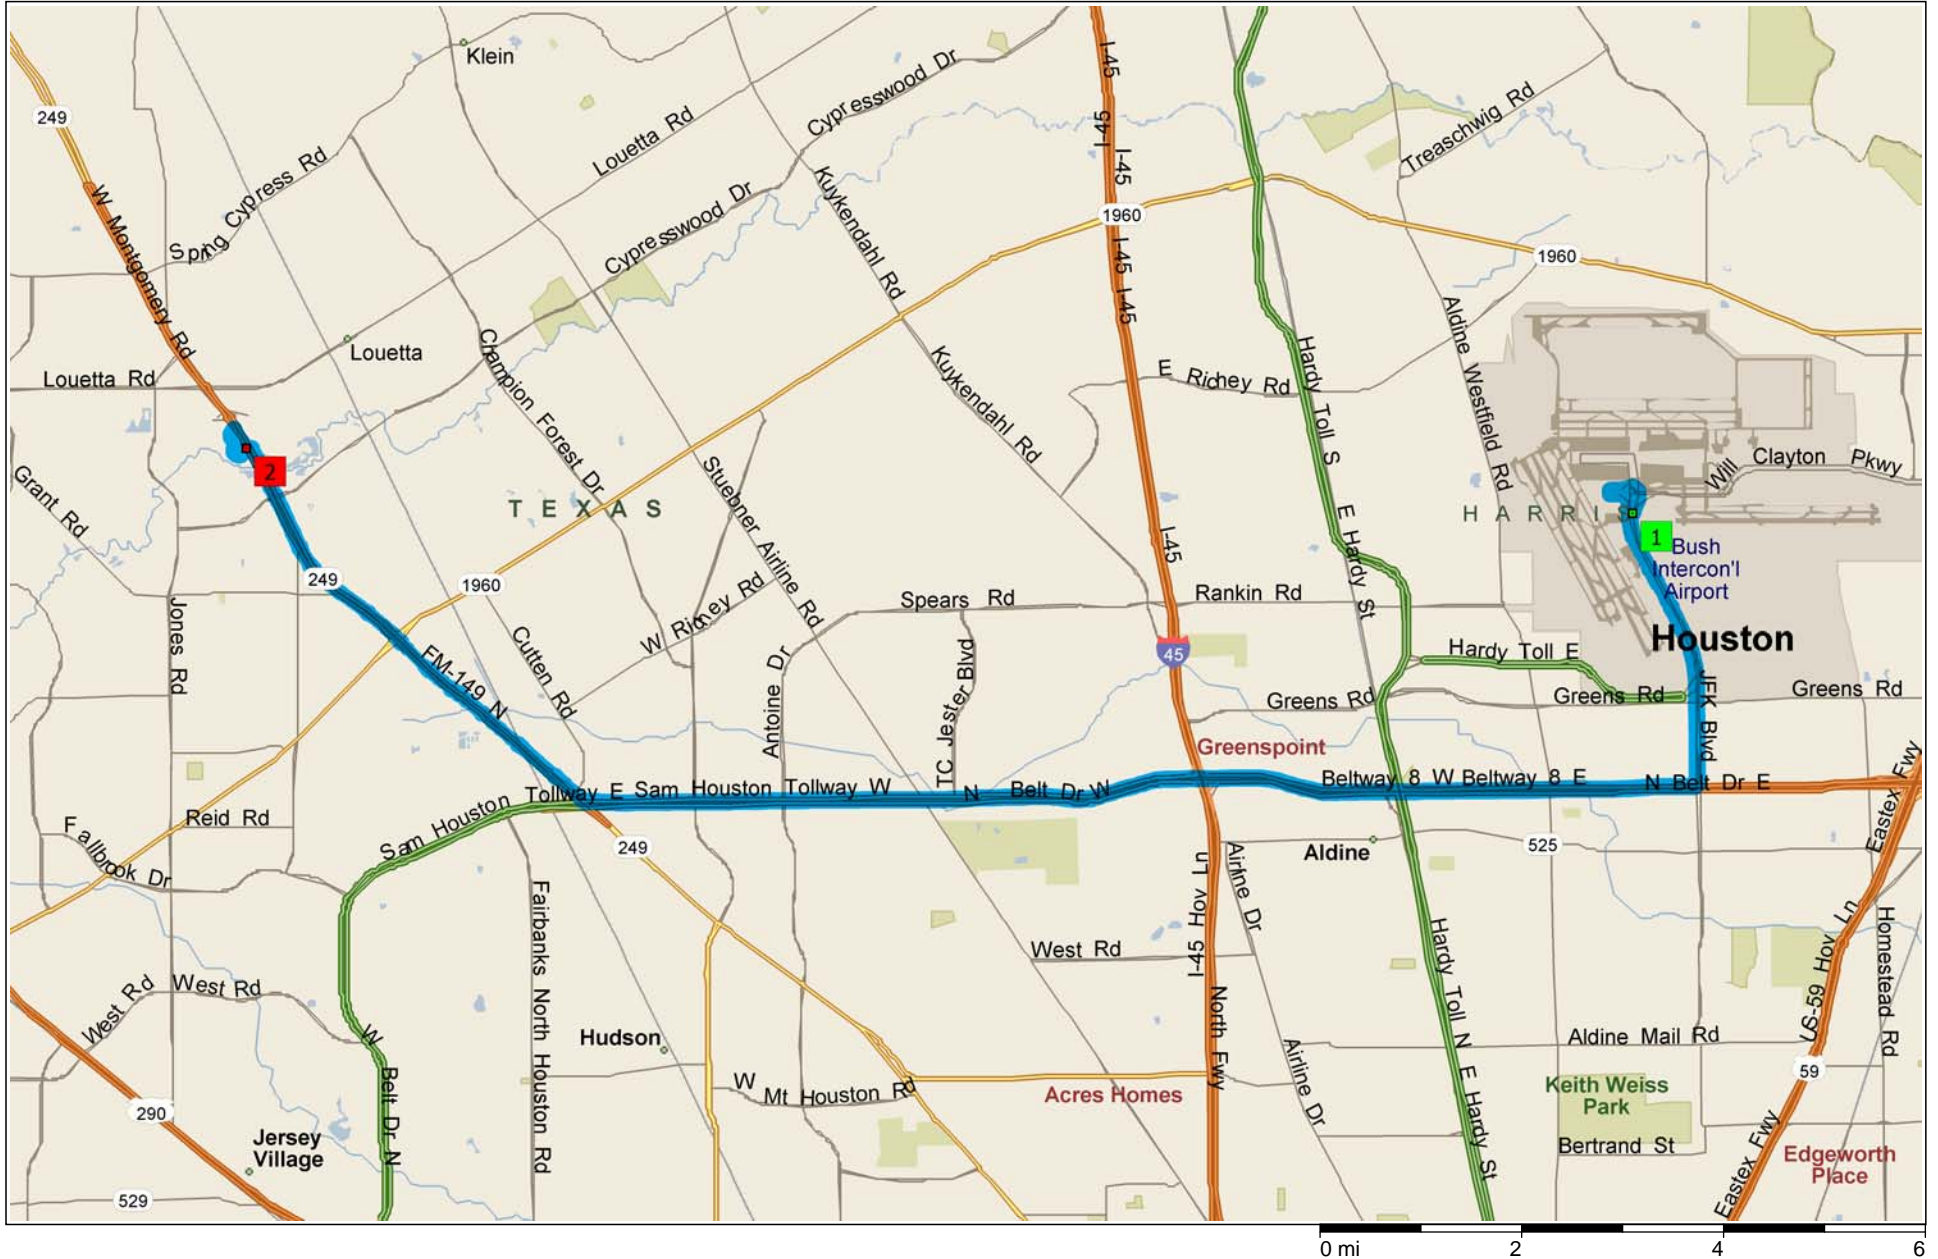

Bush Intercon'l Airport to 20333 State Highway 249, Houston, TX 77070

20.5 miles; 25 minutes

- 9:00 AM 0.0 mi 1 Depart Bush Intercon'l Airport [John F Kennedy Blvd, Houston TX 77032, United States, (281) 230-3100] on JFK Blvd [John F Kennedy Blvd] (North) for 0.2 mi towards Air Cargo / Post Office / Terminals A / B
- 9:00 AM 0.2 mi Take Ramp (LEFT) onto Will Clayton Pkwy for 0.2 mi towards Air Cargo / Mail
- 9:00 AM 0.4 mi Road name changes to Jetero Blvd for 87 yds
- 9:01 AM 0.4 mi Keep STRAIGHT onto Jetero Blvd [McKaughan Rd] for 131 yds
- 9:01 AM 0.5 mi Turn LEFT (South) onto Viscount Rd, then immediately turn LEFT (East) onto Mecom Rd for 0.1 mi
- 9:02 AM 0.6 mi Take Ramp (RIGHT) onto JFK Blvd [John F Kennedy Blvd] for 3.1 mi towards I-45 / Airport Exit
- 9:06 AM 3.7 mi Take Local road(s) (RIGHT) onto N Belt Dr E [Beltway 8] for 0.4 mi towards Beltway 8 West / I-45
- 9:08 AM 4.2 mi Take Ramp (LEFT) onto Beltway 8 W [Sam Houston Pkwy W] for 4.5 mi towards Beltway 8 West / I-45
- 9:12 AM 8.7 mi *Toll road* Road name changes to Sam Houston Tollway W for 5.7 mi
- 9:17 AM 14.4 mi Take Ramp (RIGHT) onto SR-249 [W Montgomery Rd] for 4.9 mi towards TX-249
- 9:22 AM 19.4 mi Take Ramp (RIGHT) onto W Montgomery Rd [Tomball Pkwy] for 0.4 mi towards Chasewood Park Dr / Compaq Center Dr
- 9:22 AM 19.8 mi Turn LEFT (West) onto Chasewood Park Dr for 0.5 mi
- 9:24 AM 20.2 mi Turn RIGHT (South) onto W Montgomery Rd [Tomball Pkwy] for 0.2 mi
- 9:25 AM 20.5 mi 2 Arrive 20333 State Highway 249, Houston, TX 77070