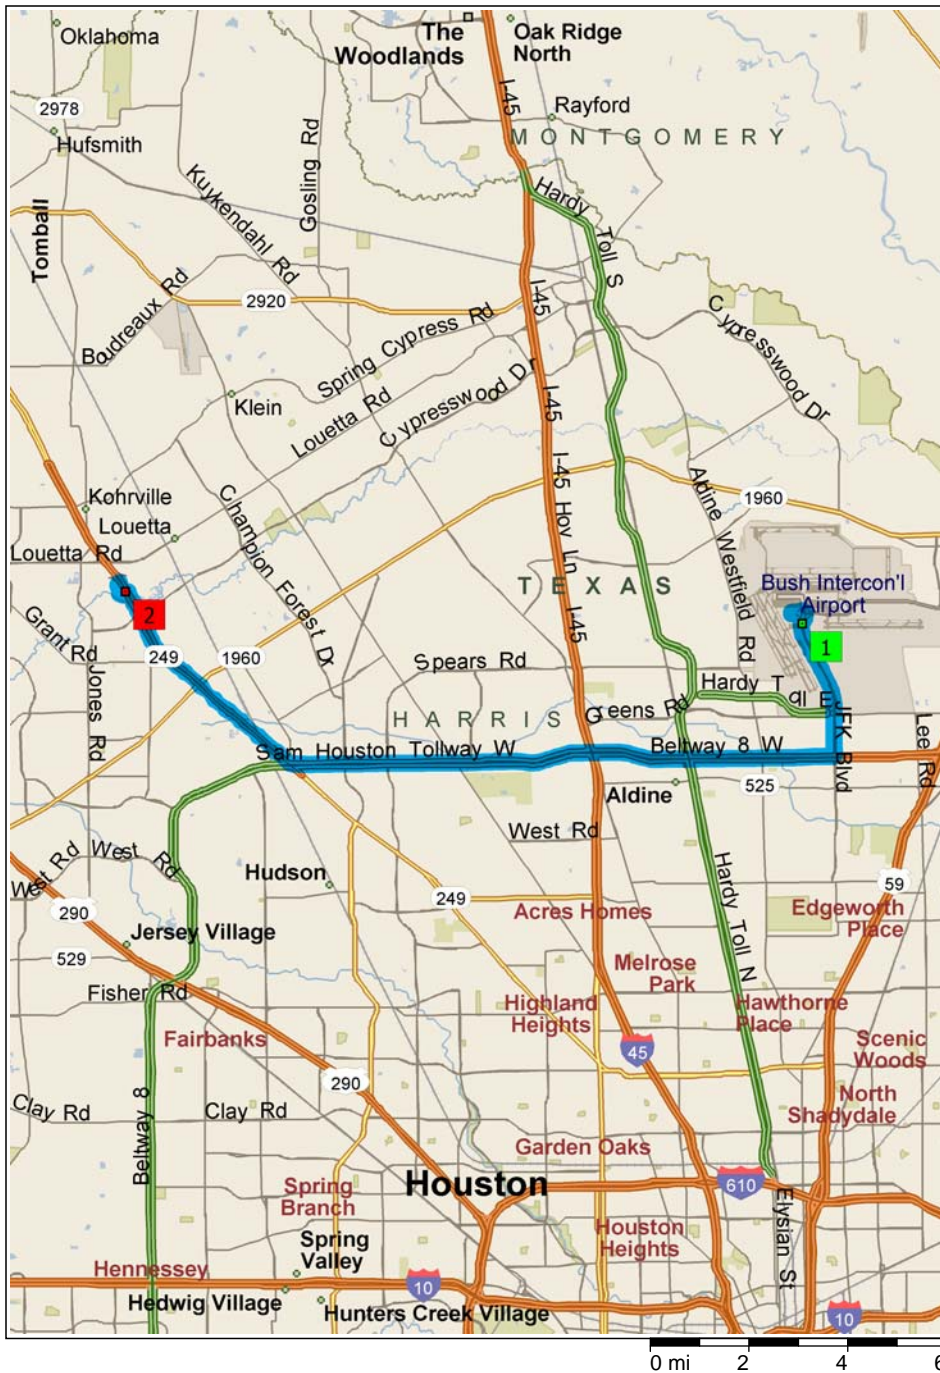

Bush Intercon'l Airport to 20333 State Highway 249, Houston, TX 77070

20.5 miles; 25 minutes

- 9:00 AM 0.0 mi 1 Depart Bush Intercon'l Airport [John F Kennedy Blvd, Houston TX 77032, United States, (281) 230-3100] on JFK Blvd [John F Kennedy Blvd] (North) for 0.2 mi towards Air Cargo / Post Office / Terminals A / B
- 9:00 AM 0.2 mi Take Ramp (LEFT) onto Will Clayton Pkwy for 0.2 mi towards Air Cargo / Mail
- 9:00 AM 0.4 mi Road name changes to Jetero Blvd for 87 yds
- 9:01 AM 0.4 mi Keep STRAIGHT onto Jetero Blvd [McKaughan Rd] for 131 yds
- 9:01 AM 0.5 mi Turn LEFT (South) onto Viscount Rd, then immediately turn LEFT (East) onto Mecom Rd for 0.1 mi
- 9:02 AM 0.6 mi Take Ramp (RIGHT) onto JFK Blvd [John F Kennedy Blvd] for 3.1 mi towards I-45 / Airport Exit
- 9:06 AM 3.7 mi Take Local road(s) (RIGHT) onto N Belt Dr E [Beltway 8] for 0.4 mi towards Beltway 8 West / I-45
- 9:08 AM 4.2 mi Take Ramp (LEFT) onto Beltway 8 W [Sam Houston Pkwy W] for 4.5 mi towards Beltway 8 West / I-45
- 9:12 AM 8.7 mi *Toll road* Road name changes to Sam Houston Tollway W for 5.7 mi
- 9:17 AM 14.4 mi Take Ramp (RIGHT) onto SR-249 [W Montgomery Rd] for 4.9 mi towards TX-249
- 9:22 AM 19.4 mi Take Ramp (RIGHT) onto W Montgomery Rd [Tomball Pkwy] for 0.4 mi towards Chasewood Park Dr / Compaq Center Dr
- 9:22 AM 19.8 mi Turn LEFT (West) onto Chasewood Park Dr for 0.5 mi
- 9:24 AM 20.2 mi Turn RIGHT (South) onto W Montgomery Rd [Tomball Pkwy] for 0.2 mi
- 9:25 AM 20.5 mi 2 Arrive 20333 State Highway 249, Houston, TX 77070