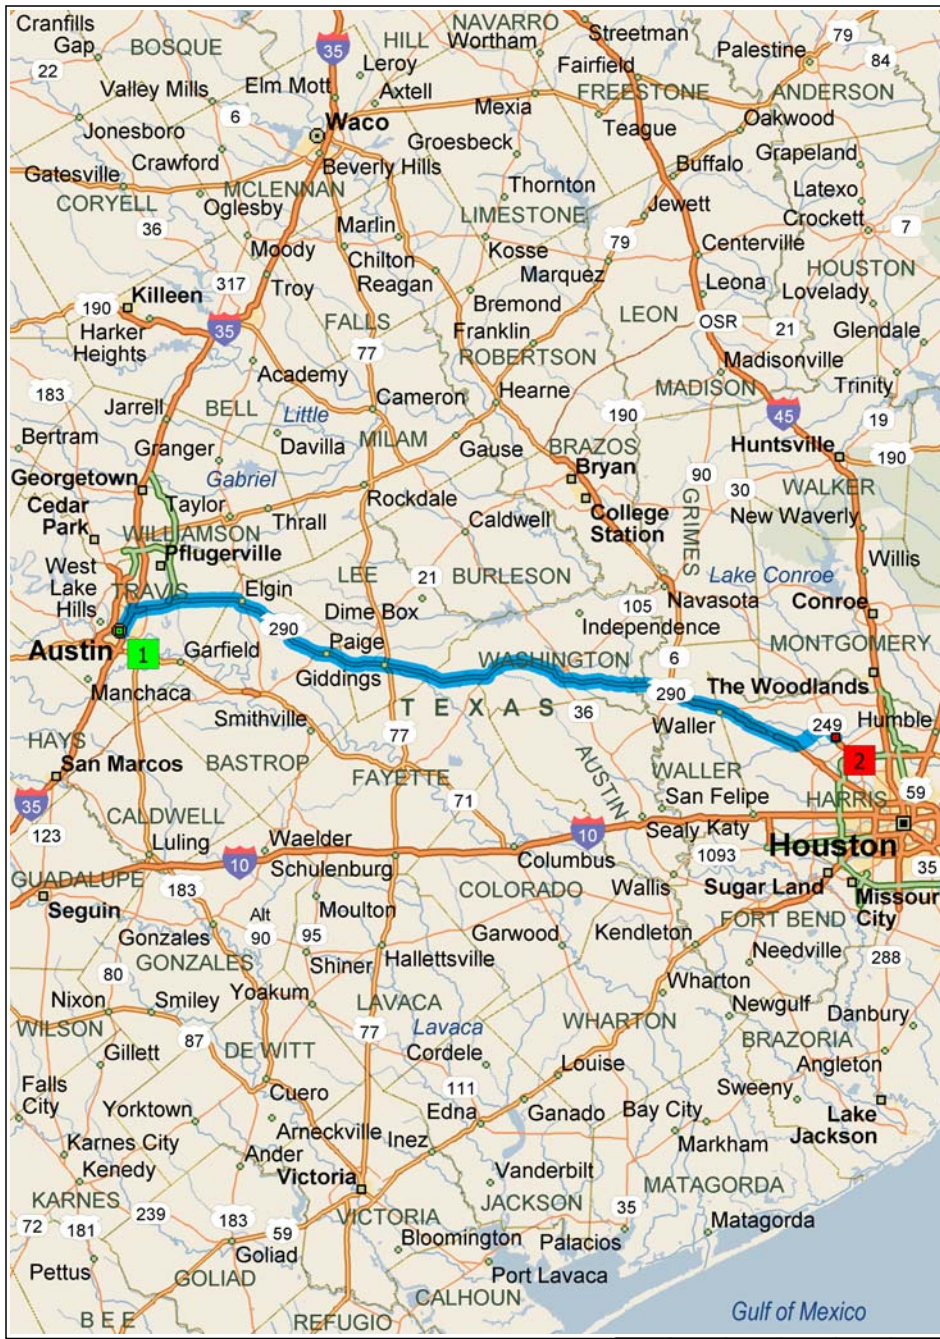

# Austin to 20333 State Highway 249, Houston, TX 77070

144.5 miles; 2 hours, 18 minutes

9:00 AM	0.0 mi	<b>1</b> Depart Austin on Congress Ave (North) for 174 yds
9:00 AM	0.1 mi	Turn RIGHT (East) onto E 7th St for 0.6 mi
9:01 AM	0.7 mi	Turn LEFT (North) onto I-35 N for 0.1 mi
9:02 AM	0.8 mi	Take Ramp (LEFT) onto I-35 [US-290] for 3.6 mi towards I-35 / US-290
9:06 AM	4.4 mi	At exit 238B, take Ramp (RIGHT) onto US-290 for 83.2 mi towards US-290 / Houston
10:22 AM	87.6 mi	Take Ramp (RIGHT) onto US-290 [SR-36] for 45.6 mi towards US-290 / TX-36 / Houston / Bellville
11:01 AM	133.1 mi	Keep STRAIGHT onto Northwest Fwy [TX-6] for 1.1 mi towards Mueschke Rd
11:03 AM	134.2 mi	Keep STRAIGHT onto Northwest Fwy for 0.3 mi
11:03 AM	134.5 mi	Merge onto Northwest Fwy [US-290 E] for 0.6 mi
11:03 AM	135.1 mi	Turn LEFT (East) onto Spring-Cypress Rd for 2.7 mi
11:07 AM	137.8 mi	Keep STRAIGHT onto Telge Rd for 0.3 mi
11:08 AM	138.1 mi	Turn RIGHT (East) onto Spring-Cypress Rd for 1.9 mi
11:11 AM	140.0 mi	Road name changes to Spring Cypress Rd [Spring-Cypress Rd] for 2.4 mi
11:15 AM	142.4 mi	Turn RIGHT (South) onto W Montgomery Rd [Tomball Pkwy] for 0.2 mi
11:16 AM	142.6 mi	Take Ramp (LEFT) onto SR-249 [W Montgomery Rd] for 1.1 mi towards TX-249
11:16 AM	143.7 mi	Take Ramp (RIGHT) onto W Montgomery Rd [Tomball Pkwy] for 0.8 mi towards Perry Rd / Chasewood Park Dr / Cypresswood Dr
11:18 AM	144.5 mi	<b>2</b> Arrive 20333 State Highway 249, Houston, TX 77070