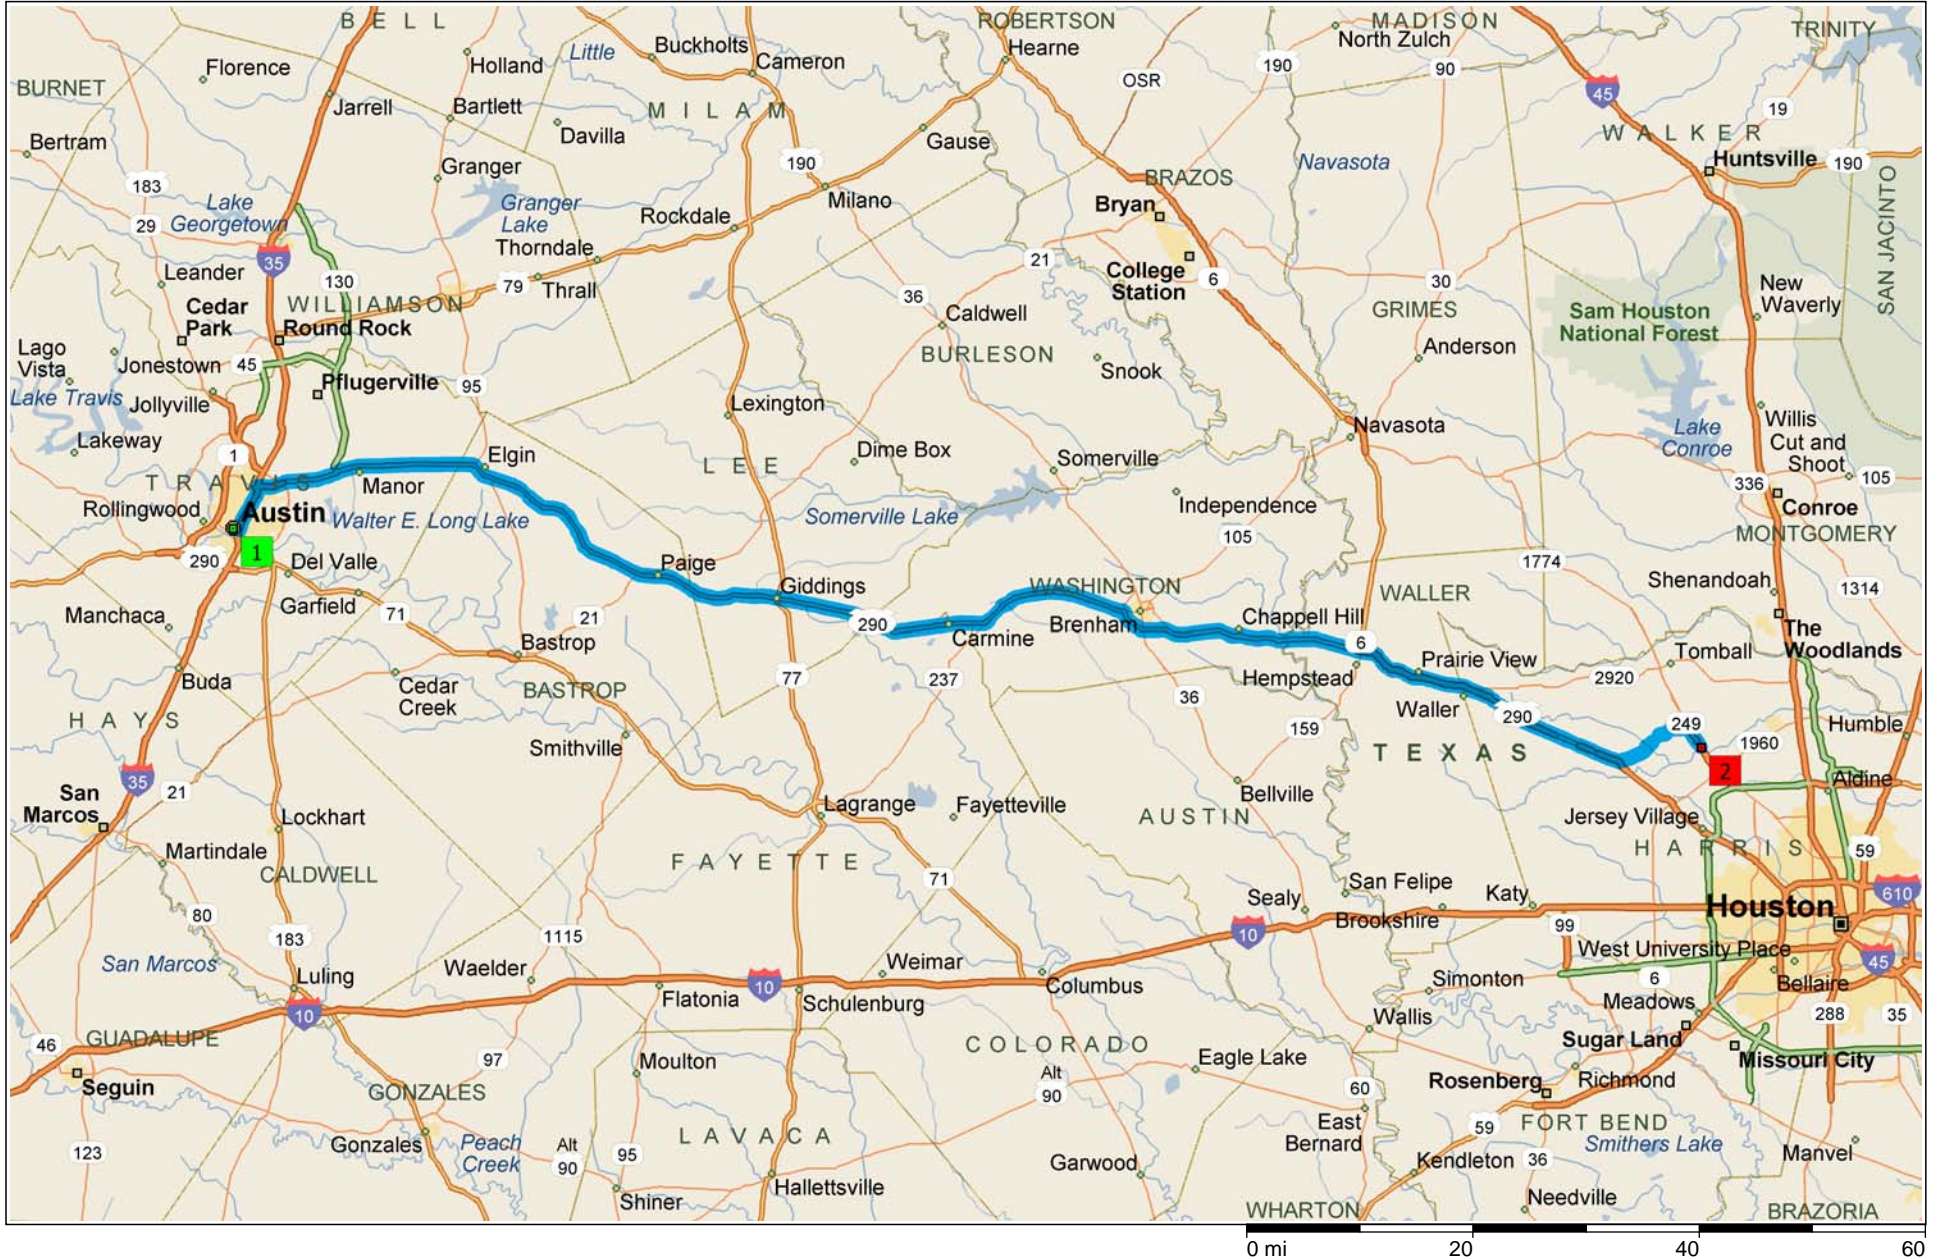

# Austin to 20333 State Highway 249, Houston, TX 77070

144.5 miles; 2 hours, 18 minutes

9:00 AM	0.0 mi	<b>1</b> Depart Austin on Congress Ave (North) for 174 yds
9:00 AM	0.1 mi	Turn RIGHT (East) onto E 7th St for 0.6 mi
9:01 AM	0.7 mi	Turn LEFT (North) onto I-35 N for 0.1 mi
9:02 AM	0.8 mi	Take Ramp (LEFT) onto I-35 [US-290] for 3.6 mi towards I-35 / US-290
9:06 AM	4.4 mi	At exit 238B, take Ramp (RIGHT) onto US-290 for 83.2 mi towards US-290 / Houston
10:22 AM	87.6 mi	Take Ramp (RIGHT) onto US-290 [SR-36] for 45.6 mi towards US-290 / TX-36 / Houston / Bellville
11:01 AM	133.1 mi	Keep STRAIGHT onto Northwest Fwy [TX-6] for 1.1 mi towards Mueschke Rd
11:03 AM	134.2 mi	Keep STRAIGHT onto Northwest Fwy for 0.3 mi
11:03 AM	134.5 mi	Merge onto Northwest Fwy [US-290 E] for 0.6 mi
11:03 AM	135.1 mi	Turn LEFT (East) onto Spring-Cypress Rd for 2.7 mi
11:07 AM	137.8 mi	Keep STRAIGHT onto Telge Rd for 0.3 mi
11:08 AM	138.1 mi	Turn RIGHT (East) onto Spring-Cypress Rd for 1.9 mi
11:11 AM	140.0 mi	Road name changes to Spring Cypress Rd [Spring-Cypress Rd] for 2.4 mi
11:15 AM	142.4 mi	Turn RIGHT (South) onto W Montgomery Rd [Tomball Pkwy] for 0.2 mi
11:16 AM	142.6 mi	Take Ramp (LEFT) onto SR-249 [W Montgomery Rd] for 1.1 mi towards TX-249
11:16 AM	143.7 mi	Take Ramp (RIGHT) onto W Montgomery Rd [Tomball Pkwy] for 0.8 mi towards Perry Rd / Chasewood Park Dr / Cypresswood Dr
11:18 AM	144.5 mi	<b>2</b> Arrive 20333 State Highway 249, Houston, TX 77070